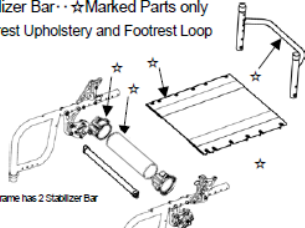

MEASUREMENTS

Seat Width 14in-20in+	Seat Depth 13in-20in (Net Frame) 13in-16in (Adj Short Frame) 16in-19in (Adj Long Frame)	Rear Wheel Size 24", 25" & 26"	RSH 14.5in-19in	Chair Weight 19 lbs
		FSH 17.5in-20.5in	Camber Angle 0, 2, 4, & 6 Degrees	

The Spazz-G is the adjustable/growth version of the Spazz. If you need to grow the chair width or depth wise it is easy to achieve with the available growth kit.

※Growth Kit Includes :
Seat Sling, Backrest Tube, Axle Tube & Clamps
Stabilizer Bar · · ☆Marked Parts only
Backrest Upholstery and Footrest Loop

*Long Frame has 2 Stabilizer Bar

Spazz-G

TECHINICAL SPECIFICATIONS

Main frame is 1" aluminum tubing. Gives you firm and support. Contoured middle frame. Clean frame lines. Can add heavy duty reinforcement option for up to 350lbs users.